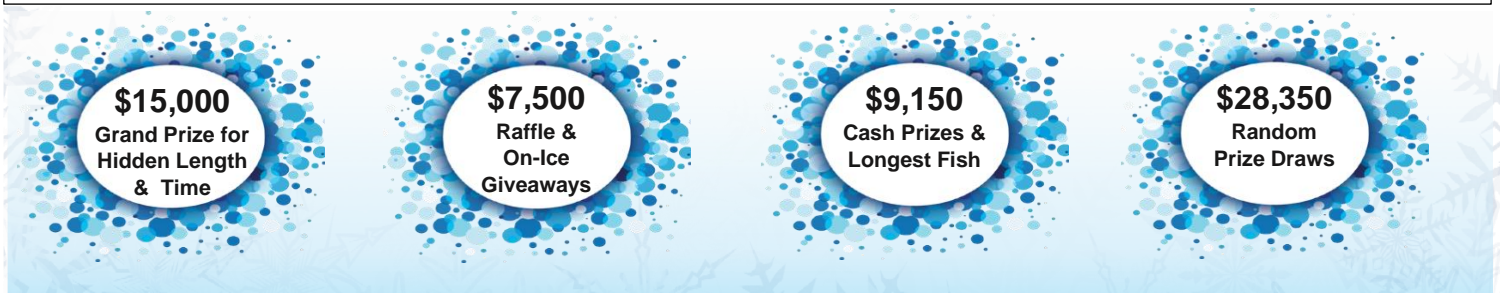

Sponsorship Recognition

Choose a level of support that is right for your business. Prize donations are recognized at regular retail values.

	Platinum $2,000+	Gold $1,000+	Silver $500+	Bronze $250+
Logo Recognition:				
Website Footer	YES	YES	-	-
Posters	YES	YES	-	-
Bucket Stickers & Reusable Shopping Bags	YES	YES	-	-
Website Prize/Sponsor Pages	YES	YES	YES	YES
Social Media Shares	YES	YES	YES	YES
On Site:				
Emcee Shout Outs on Derby Day	8	5	3	2
Fire Pit Recognition Wall	YES	YES	-	-
On Ice Set Up (if requested)	YES	YES	-	-
Additional Promotions	YES	YES	-	-
Derby Tickets	8 Adult & 8 Children	4 Adult & 4 Children	2 Adult & 2 Children	1 Adult & 1 Child
Ticket Value	$880.00	$440.00	$220.00	$110.00

Let's Work Together to reach our Cash and Prize Goals

Every year we strive to offer fantastic prizes. Help us reach our goal of offering over $60,000 in cash & prizes!

For more information about our
SPONSORSHIP PROGRAM

& how to become a Lac du Bonnet Ice Fishing Derby Sponsor please contact:

Darlene Lamoureux, General Manager

Phone/Text: 204-340-0266

Email: gm@ldbice.ca

Box 598, Lac du Bonnet, MB R0E 1A0